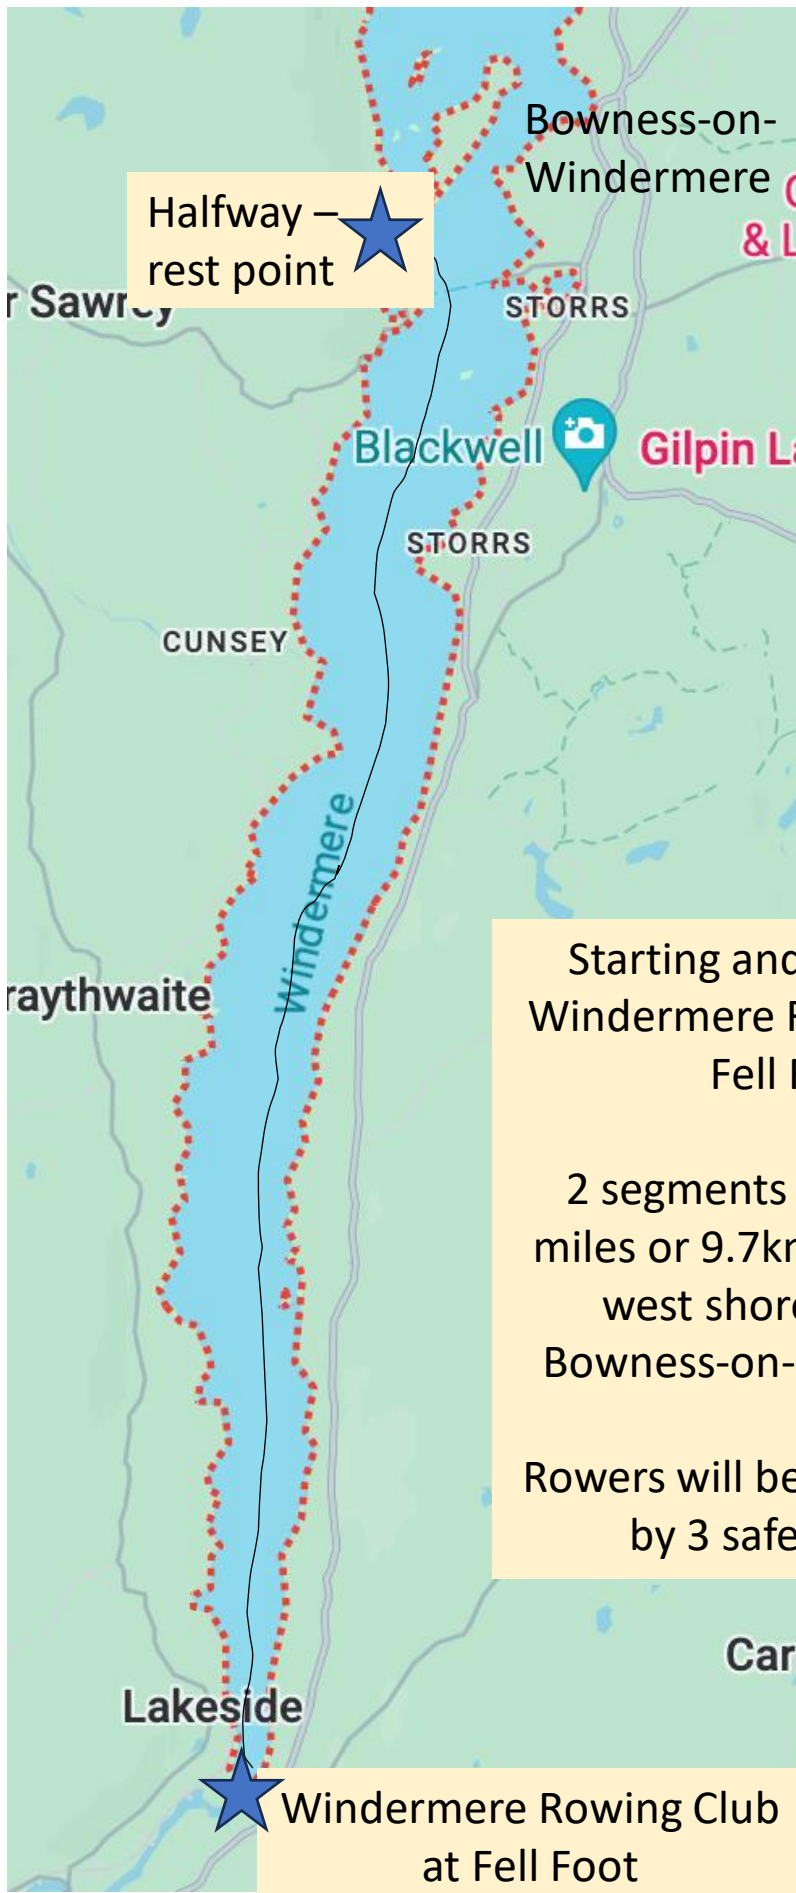

## Course Map

Starting and finishing at Windermere Rowing club at Fell Foot.

2 segments of approx. 6 miles or 9.7km with rest on west shore opposite Bowness-on-Windermere.

Rowers will be accompanied by 3 safety boats.

Lakeside

Windermere Rowing Club  
at Fell Foot